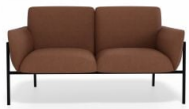

Charlie 2 Seat Sofa - Terracotta Rust

Product Specifications

Length	145.5cm
Depth	81cm
Height	79cm
Seat Height	43cm
Weight	37.75kg
Colour	Terracotta Rust
Fabric	100% Polyester
Frame	Black Powder Coated Metal
Assembly	None Required