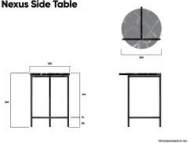

Nexus Side Table