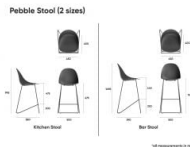

Pebble Stool Black Upholstered Vintage Seat

Product Specifications

65cm Stool Dimensions	50cmW x 58cmD x 99.5cmH
75cm Stool Dimensions	50cmW x 59cmD x 109.5cmH
Seat Height	68.5cm or 77.5cm
Seat Width	46cm
Frame Material	Powder coated Steel
Frame Colour	Black
Seat Material	PU Upholstery
Seat Colour	Vintage Black
Assembly Required	Basic Assembly

Manufacturer
LEVEL
manufacturer

Available Options

- Counter Stool 65cm Seat
- Bar Stool 75cm Seat