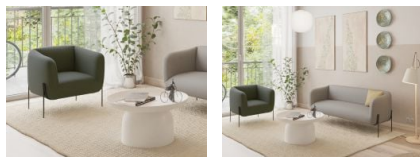

Belle Lounge Chair - Kelp Green

Product Specifications

Backrest Height	40cm
Floor to Seat Height	38cm
Internal Seat Cushion Size	45cm W x 50cm D
Fabric	100% Polyester
Colour	Kelp Green
Frame Colours	Brushed Matt Bronze / Brushed Matt Gold / Matt Black
Frame Material	Stainless Steel
Overall Size	70cm H x 72cm D x 76cm W
Assembly	Basic Assembly Required
Weight Rating	120kg

Manufacturer
BENT DESIGN
manufacturer

Available Options

Matt Black Legs
Brushed Matt Bronze Legs
Brushed Matt Gold Legs