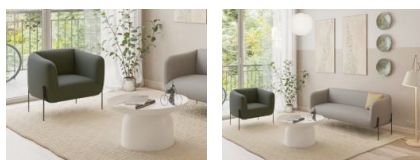

Belle Lounge Chair - Kelp Green

Product Specifications

Backrest Height	40cm
Floor to Seat Height	38cm
Internal Seat Cushion Size	45cm W x 50cm D
Fabric	100% Polyester
Colour	Kelp Green
Frame Colours	Brushed Matt Bronze / Brushed Matt Gold / Matt Black
Frame Material	Stainless Steel
Overall Size	70cm H x 72cm D x 76cm W
Assembly	Basic Assembly Required
Weight Rating	120kg

Manufacturer
BENT DESIGN
manufacturer

Available Options

Matt Black Legs
Brushed Matt Bronze Legs
Brushed Matt Gold Legs