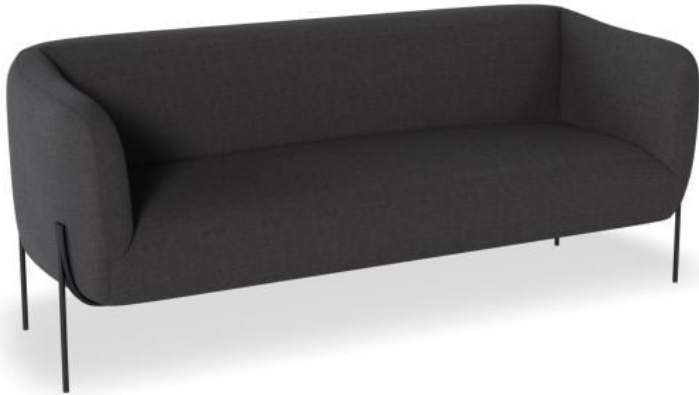

Belle 2.5 Seater Sofa - Storm Grey

Product Specifications

Overall Size	70cm H x 72cm D x 178cm W
Backrest Height	40cm
Floor to Seat Height	38cm
Internal Seat Cushion Size	146cm W x 50cm D
Colour	Storm Grey
Frame Colours	Brushed Matt Bronze / Brushed Matt Gold / Matt Black
Fabric	100% Polyester
Frame Material	Stainless Steel
Assembly	Basic Assembly Required
Weight rating	250kg

Manufacturer
BENT DESIGN
manufacturer

Available Options

Matt Black Legs

Brushed Matt Bronze Legs

Brushed Matt Gold Legs