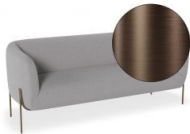

# Belle 2.5 Seater Sofa - Cloud Grey

## Product Specifications

Overall Size	70cm H x 72cm D x 178cm W
Backrest Height	40cm
Floor to Seat Height	38cm
Internal Seat Cushion Size	146cm W x 50cm D
Colour	Cloud Grey
Frame Colours	Brushed Matt Bronze / Brushed Matt Gold / Matt Black
Fabric	100% Polyester
Frame Material	Stainless Steel
Assembly	Basic
Weight rating	250kg
Assembly	Basic Assembly Required