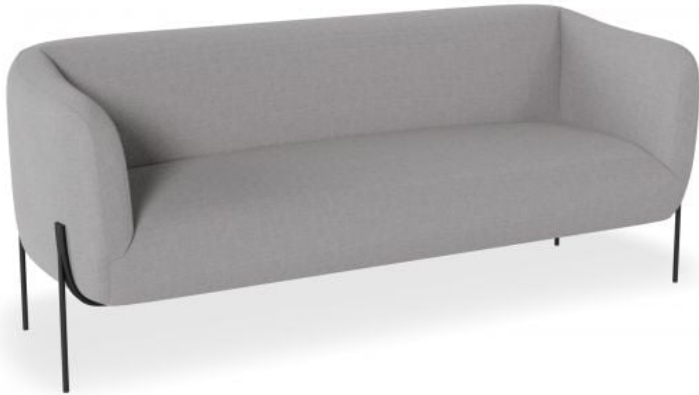

# Belle 2.5 Seater Sofa - Cloud Grey

## Product Specifications

Overall Size	70cm H x 72cm D x 178cm W
Backrest Height	40cm
Floor to Seat Height	38cm
Internal Seat Cushion Size	146cm W x 50cm D
Colour	Cloud Grey
Frame Colours	Brushed Matt Bronze / Brushed Matt Gold / Matt Black
Fabric	100% Polyester
Frame Material	Stainless Steel
Assembly	Basic
Weight rating	250kg
Assembly	Basic Assembly Required