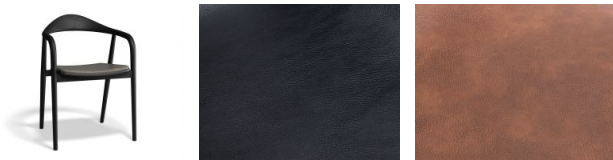

Arki Armchair - Black Ash With Pad

Product Specifications

Seat Height	47cm
Overall Size	51cm W x 79cm H x 55cm D
Seat Size	45 W x 48 D
Armrest Height	67cm
Frame Colour & Material	Black Stained American Ash
Seat Colour & Material	Black Stained American Ash
Cushion	Faux Leather PU
Assembly	None

Manufacturer
LEVEL

Available Options

with Vintage Black Vegan Leather Cushion
with Vintage Tan Vegan Leather Cushion
with Vintage Green Vegan Leather Cushion
with Vintage Grey Vegan Leather Cushion