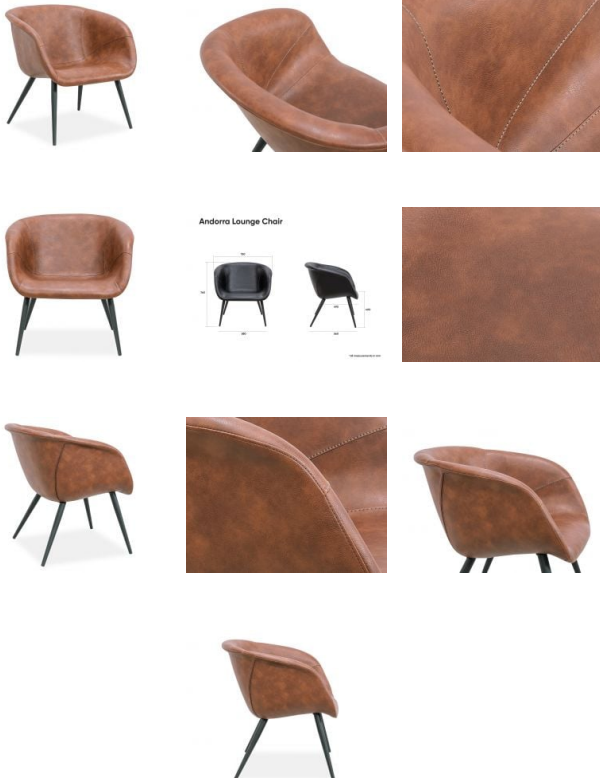

# Andorra Tub Lounge Chair Vintage Tan Seat

## Product Specifications

Seat Width	750 mm
Seat Depth	490 mm
Overall Height	760 mm
Seat Height	400 mm
Seat Colour & Material	Vintage Tan PU (Commercial Rated)
Leg Colour & Material	Matt Black Powdercoated Steel
Designer	Bent Design
Assembly	Basic Assembly Needed