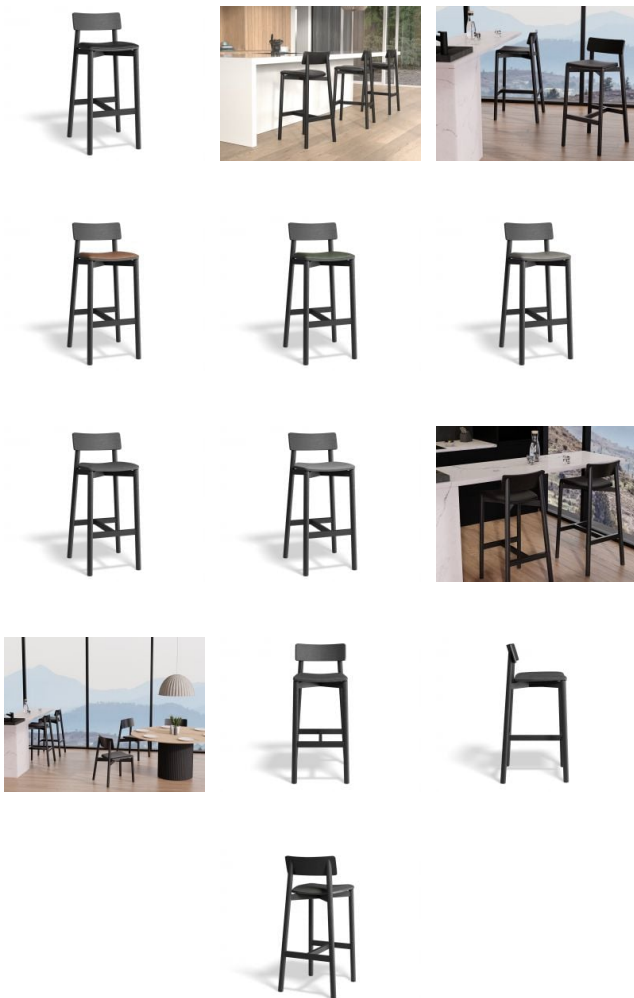

Andi Stool - Black With Pad

Product Specifications

Seat Height:	66cm or 75cm
Overall Size:	66cm size: 42cm W x 89cm H x 36cm D 75cm size: 42cm W x 98cm H x 36cm D
Frame Colour & Material:	Black Stained American Ash
Seat Colour & Material:	Faux Leather or Fabric
Assembly:	None

Manufacturer
LEVEL

Available Options

66cm Seat Height Vintage Black Vegan leather Seat Pad
75cm Seat Height Vintage Black Vegan Leather Seat Pad
66cm Seat Height Vintage Tan Vegan leather Seat Pad
75cm Seat Height Vintage Tan Vegan leather Seat Pad
66cm Seat Height Vintage Green Vegan Leather Seat Pad
75cm Seat Height Vintage Green Vegan leather Seat Pad
66cm Seat Height Vintage Grey Vegan leather Seat Pad
75cm Seat Height Vintage Grey Vegan leather Seat Pad
66cm Seat Height Charcoal Fabric Seat Pad
75cm Seat Height Charcoal Fabric Seat Pad
66cm Seat Height Light Grey Fabric Seat Pad
75cm Seat Height Light Grey Fabric Seat Pad