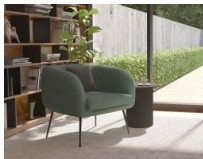

## Product Specifications

Overall Size	66cm H x 70cm D x 77cm W
Internal Seat Cushion Size	46cm W x 50cm D
Seat Height	46cm
Colour	Kelp Green
Material	Fabric
Leg Colours	Brushed Matt Bronze / Brushed Matt Gold / Matt Black
Leg Material	Stainless Steel
Assembly	Basic Assembly Needed
Weight Rating	120kg