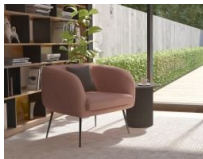

Amour Lounge Chair - Blush Pink

Product Specifications

Overall Size	66cm H x 70cm D x 77cm W
Internal Seat Cushion Size	46cm W x 50cm D
Seat Height	46cm
Colour	Blush Pink
Material	Fabric
Leg Colours	Brushed Matt Bronze / Brushed Matt Gold / Matt Black
Leg Material	Stainless Steel
Assembly	Basic Assembly Needed
Weight Rating	120kg

Manufacturer
BENT DESIGN
manufacturer

Available Options

Matt Black Legs
Brushed Matt Bronze Legs
Brushed Matt Gold Legs