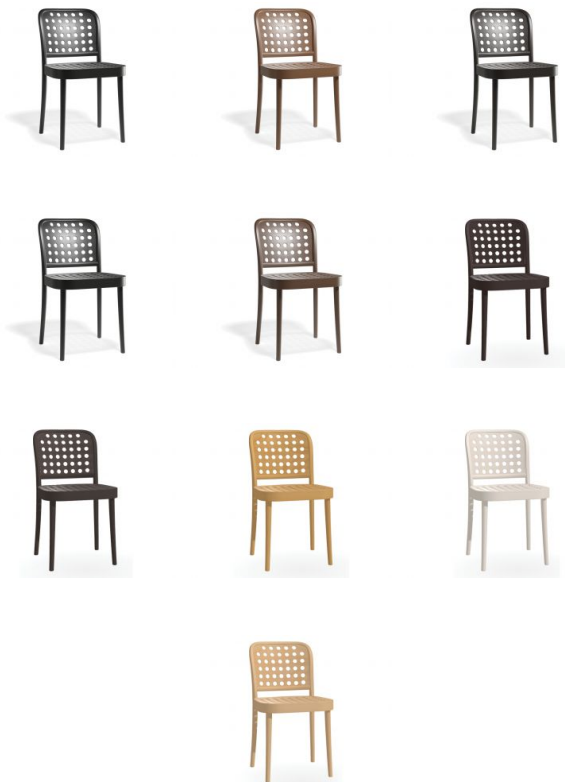

CUSTOM
OPTIONS

822 Chair - By TON

Product Specifications

Seat Height	41.5cm
Width	58.4cm
Depth	46.3cm
Overall Height	74.2
Colour	Pigment Finish
Seat Material	Beechwood
Backrest	Beechwood
Frame Material	European Beechwood
Designer	CLAESSON KOIVISTO RUNE
Manufactured	TON CZ (Czech Republic)
Warranty Residential	5 Years
Warranty Commercial	5 Years

Designer
Claesson Koivisto Rune

Manufacturer
TON

Available Options

- Veneer Seat & Back - Standard Finish
- Veneer Seat & Back - Pigment Finish