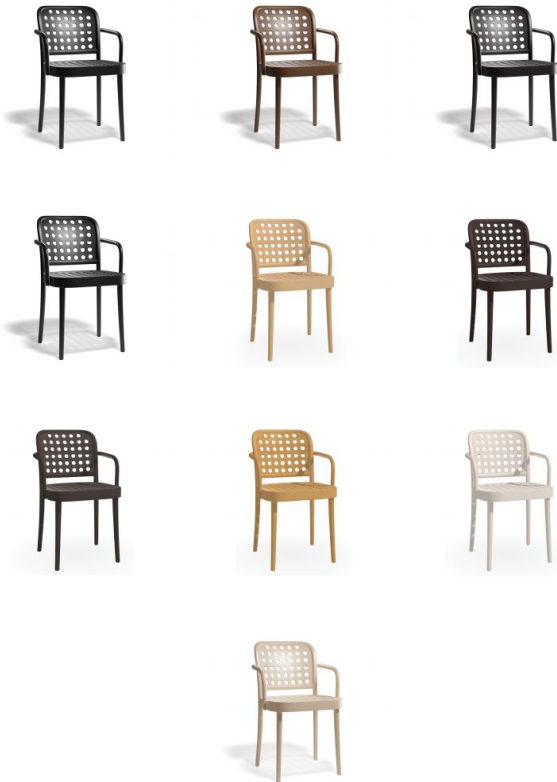

# 822 Armchair - By TON

## Product Specifications

Seat Height	46cm
Width	45cm
Depth	52.4cm
Overall Height	80.2
Colour	Pigment Finish
Seat Material	Beechwood
Backrest	Beechwood
Frame Material	European Beechwood
Designer	CLAESSON KOIVISTO RUNE
Manufactured	TON CZ (Czech Republic)
Warranty Residential	5 Years
Warranty Commercial	5 Years

## Available Options

Veneer Seat & Back - Standard Finish
Veneer Seat & Back - Pigment Finish