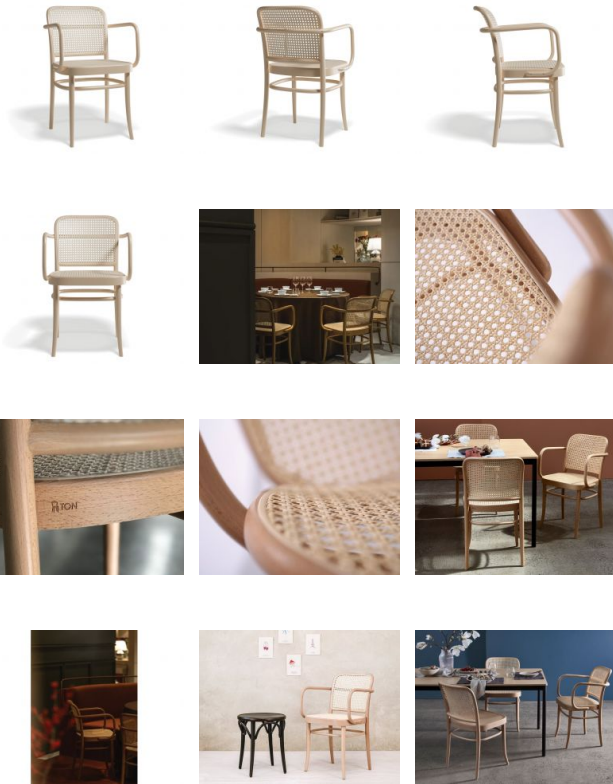

# 811 Hoffmann Armchair - Natural - Cane Seat - Cane Backrest - By TON

## Product Specifications

Seat Height	46cm
Seat Width	45cm
Seat Depth	41cm
Armrest Height	70.5cm
Overall Height	81cm
Colour	Natural
Seat	Natural Cane
Frame	European Beech timber bentwood
Designer	Josef Hoffmann
Manufactured	TON CZ (Czech Republic)
Warranty Residential	5 Year Structure / 2 Year Cane Seat
Warranty Commercial	5 Year Structure / No Warranty on Cane Seat