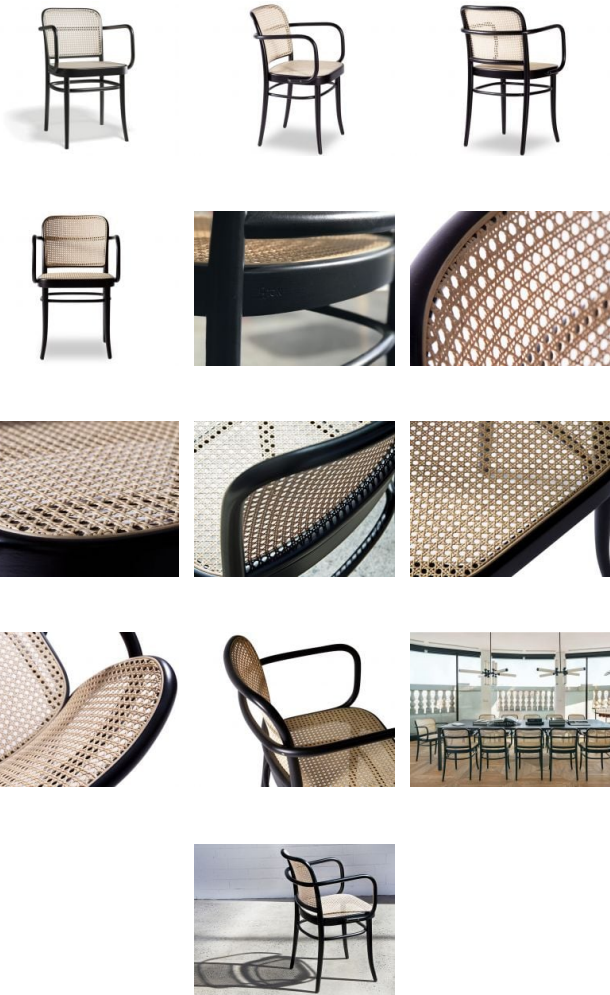

811 Hoffmann Armchair - Black Stain - Cane Seat - Cane Backrest - By TON

Product Specifications

Seat Height	46cm
Seat Width	45cm
Seat Depth	41cm
Armrest Height	71cm
Overall Height	81cm
Colour	Black Stain
Seat	Natural Cane
Frame	European Beechwood
Designer	Josef Hoffmann
Manufactured	TON (Czech Republic)
Warranty Residential	5 Year Structure / 2 Year Cane Seat
Warranty Commercial	5 Year Structure / No Warranty on Cane Seat

Designer
Josef Hoffmann

Manufacturer
TON

Ton