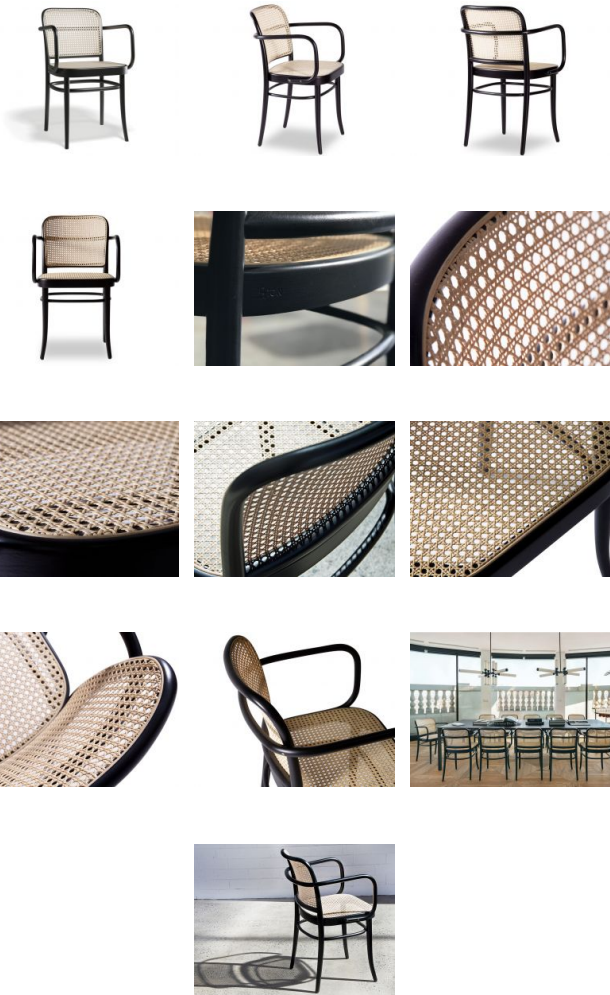

811 Hoffmann Armchair - Black Stain - Cane Seat - Cane Backrest - By TON

Product Specifications

Seat Height	46cm
Seat Width	45cm
Seat Depth	41cm
Armrest Height	71cm
Overall Height	81cm
Colour	Black Stain
Seat	Natural Cane
Frame	European Beechwood
Designer	Josef Hoffman
Manufactured	TON (Czech Republic)
Warranty Residential	5 Year Structure / 2 Year Cane Seat
Warranty Commercial	5 Year Structure / No Warranty on Cane Seat

Designer
Josef Hoffmann

Manufacturer
TON