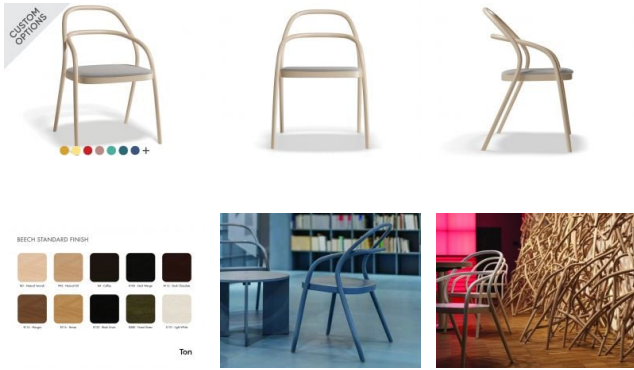

# 002 Chair - Upholstered Seat - By TON

## Product Specifications

Seat Height	47cm
Width	49cm
Depth	40.5cm
Overall Height	85
Colour	Standard and Pigment Finish
Seat Material	Beechwood / Upholstered - Various - See PDF attached
Backrest	European Beechwood
Frame Material	European Beechwood
Weight of Product	4.5kg
Designer	JAROSLAV JU?ICA
Manufactured	TON CZ (Czech Republic)
Warranty Residential	5 Years
Warranty Commercial	5 Years