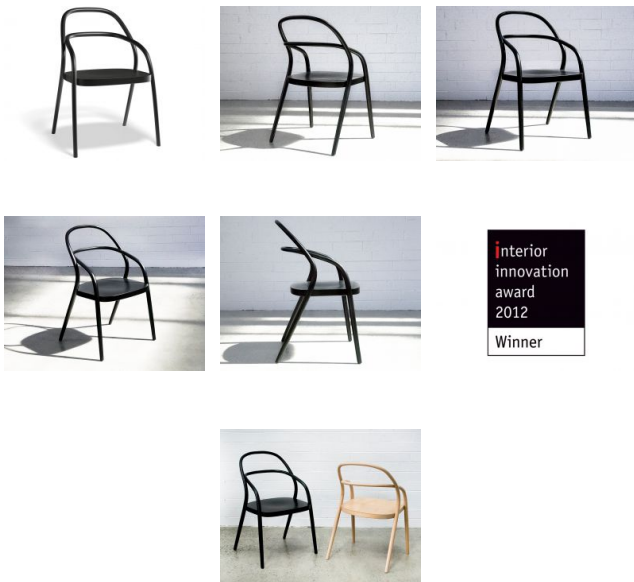

002 Chair - Black Stain - By TON

Product Specifications

Seat Height	45cm
Seat Depth	45cm
Seat Width	49cm
Overall Width	57cm
Overall Height	85cm
Colour	Black / Standard Finish
Seat Material	European Beechwood
Frame Material	European Beechwood
Weight of Product	4.2kg
Carton Dimensions	59 x 58 x 91
Designer	JAROSLAV JURICA
Manufacturer	TON CZ (Czech Republic)